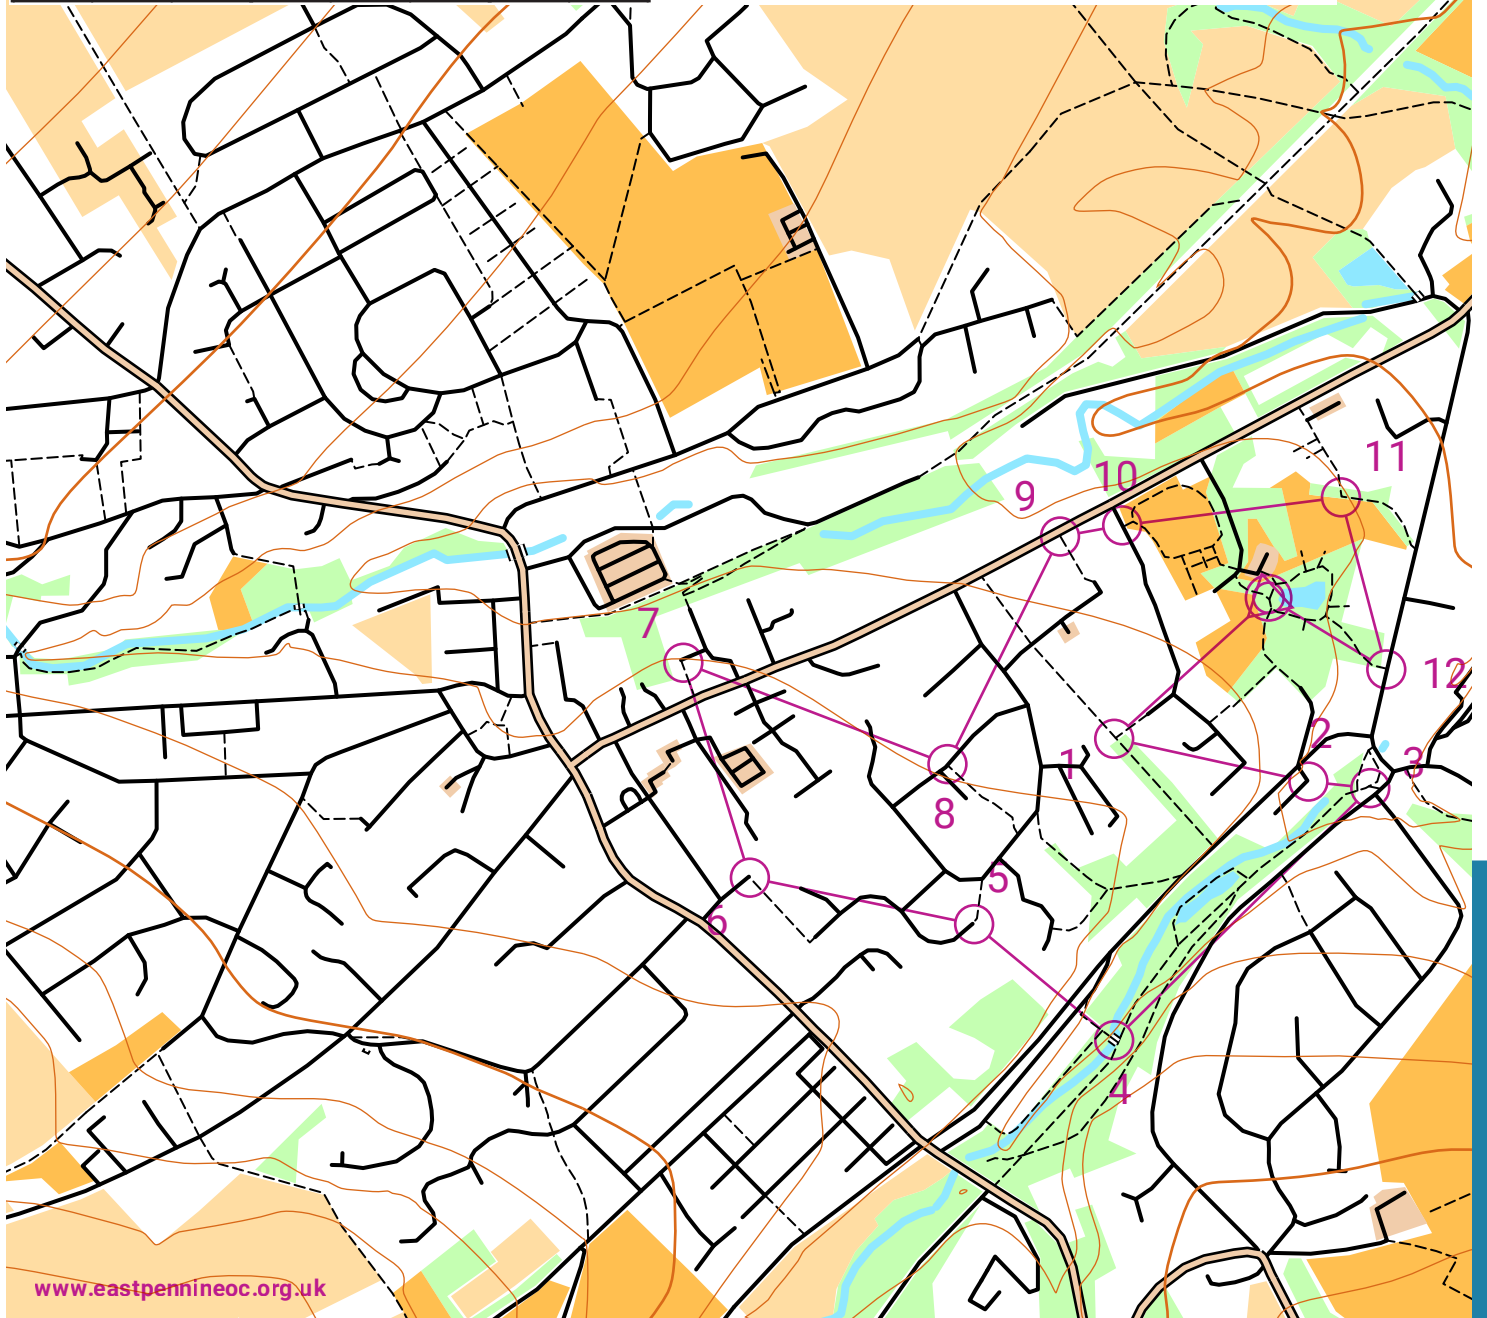

# MELTHAM HALL PARK

scale 1:7500, contours 10m  
200m

Meltham Hall Park					
Medium		2.6 km			
Pin No. 2856					
1	44				
2	47				
3	42				
4	41				
5	43				

6	50					
7	39					
8	49					
9	51					
10	45					
11	46					
12	48					
		140 m				