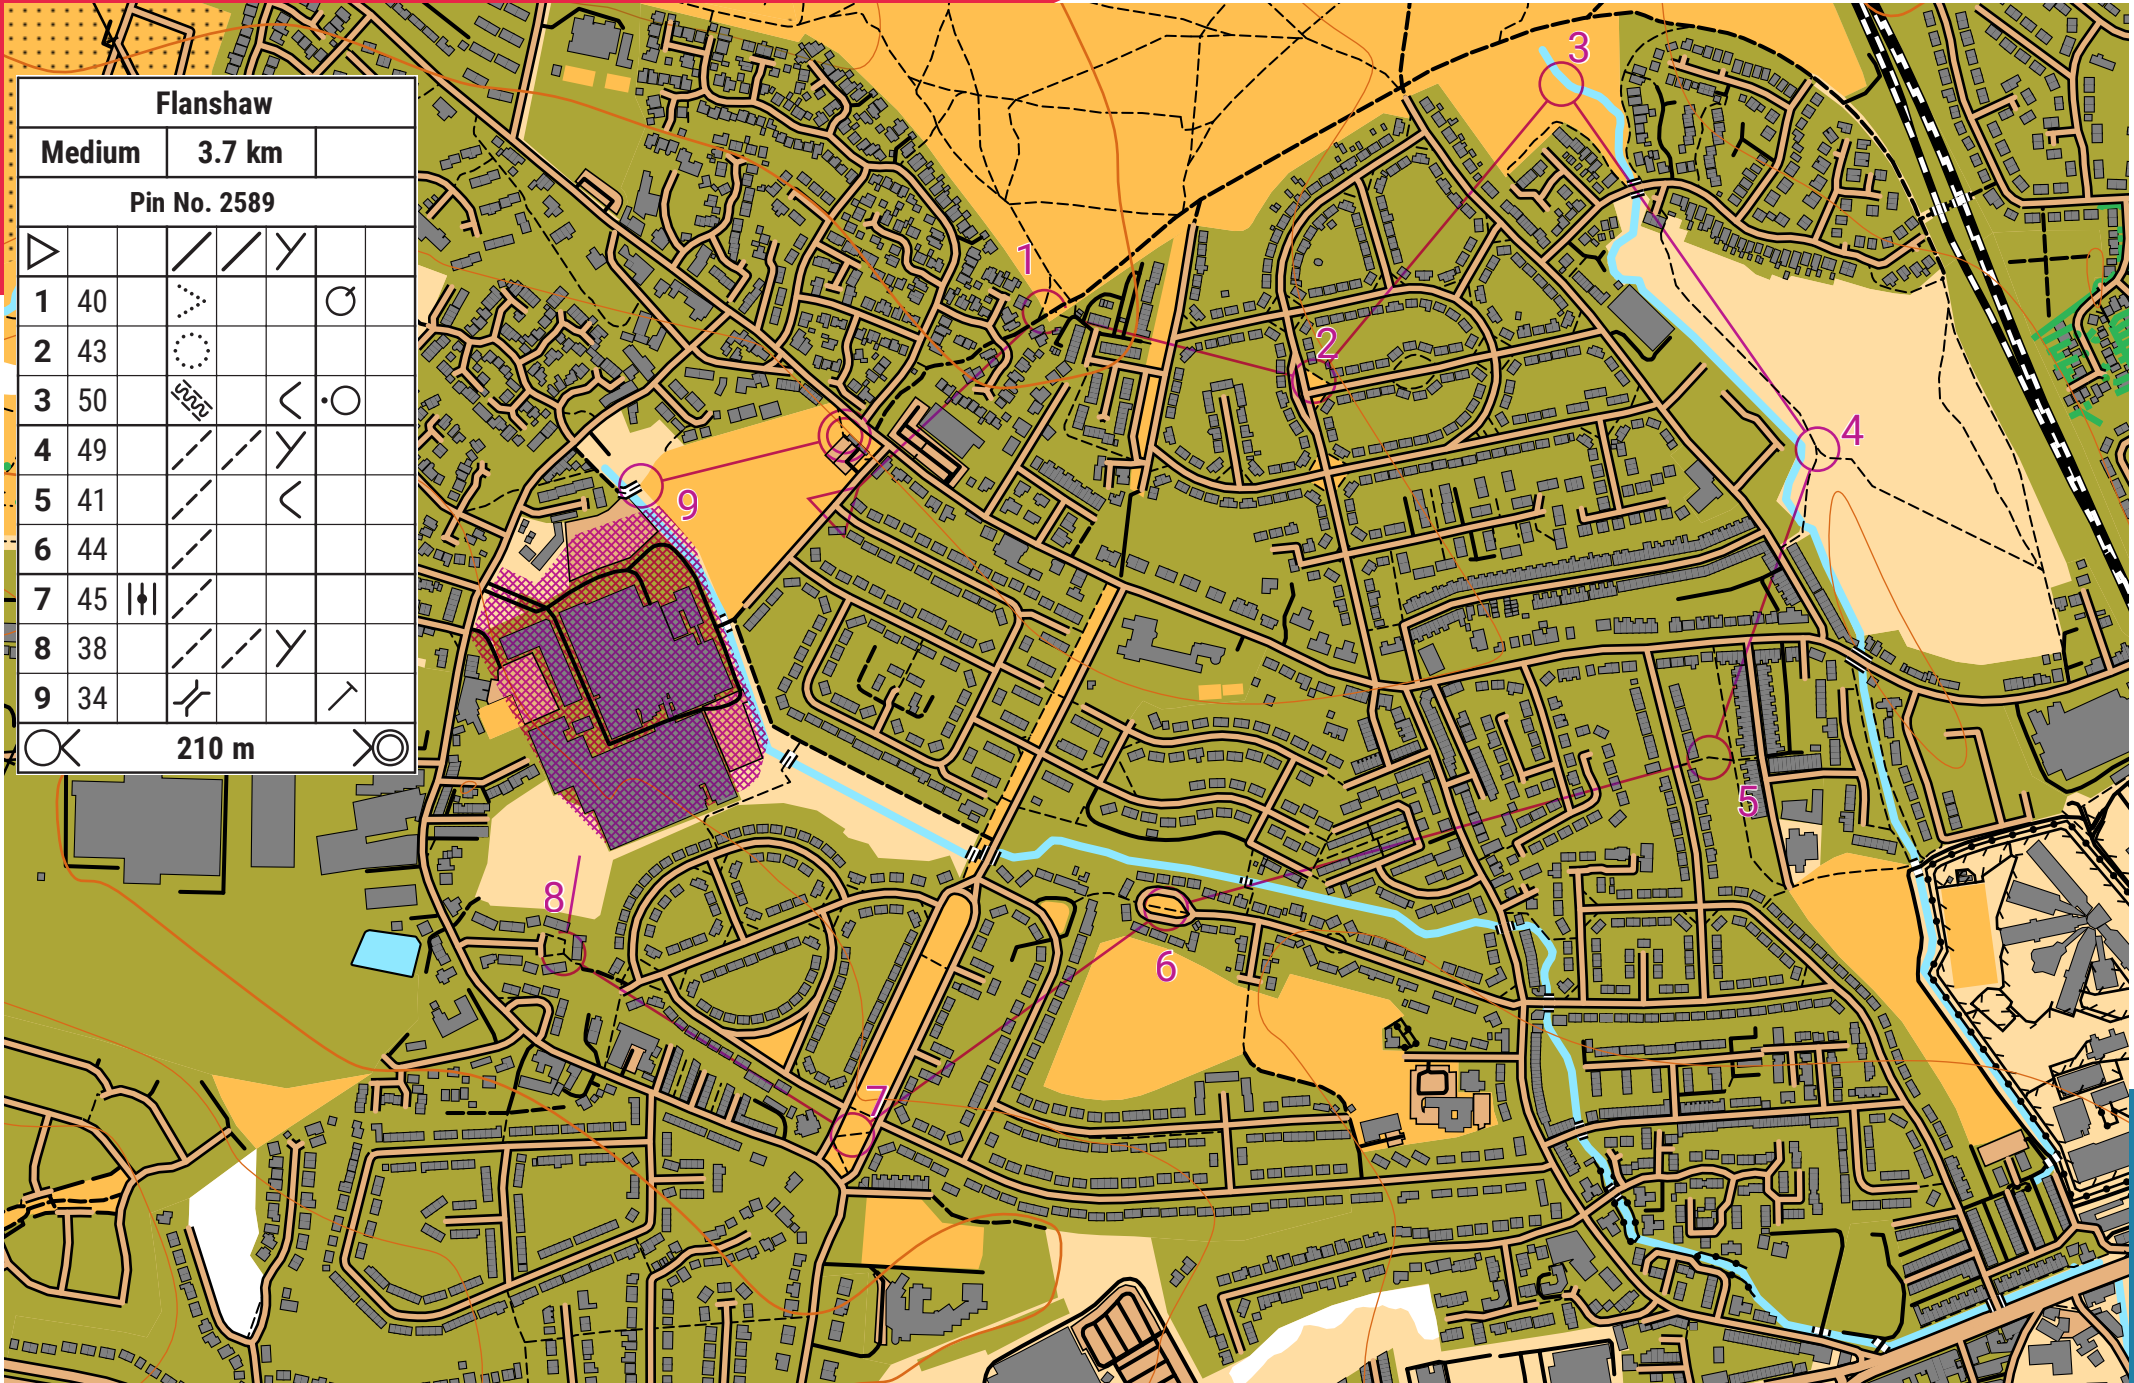

# FLANSHAW, PEACOCK, ALVERTHORPE

scale 1:7500, contours 10m  
200m

Flanshaw				
Medium	3.7 km			
Pin No. 2589				
▷		/	/	Y
1	40	⋯		⊙
2	43	⊙		
3	50	500	<	⊙
4	49	/	/	Y
5	41	/		<
6	44	/		
7	45		/	
8	38	/	/	Y
9	34	/		↗
⊙	210 m			⊙

Map data (c) OpenStreetMap, available under the Open Database Licence.  
Contains OS data (c) Crown copyright & database right OS 2013-2017.  
OOM created by Oliver O'Brien. Make your own: <http://oomap.co.uk/>